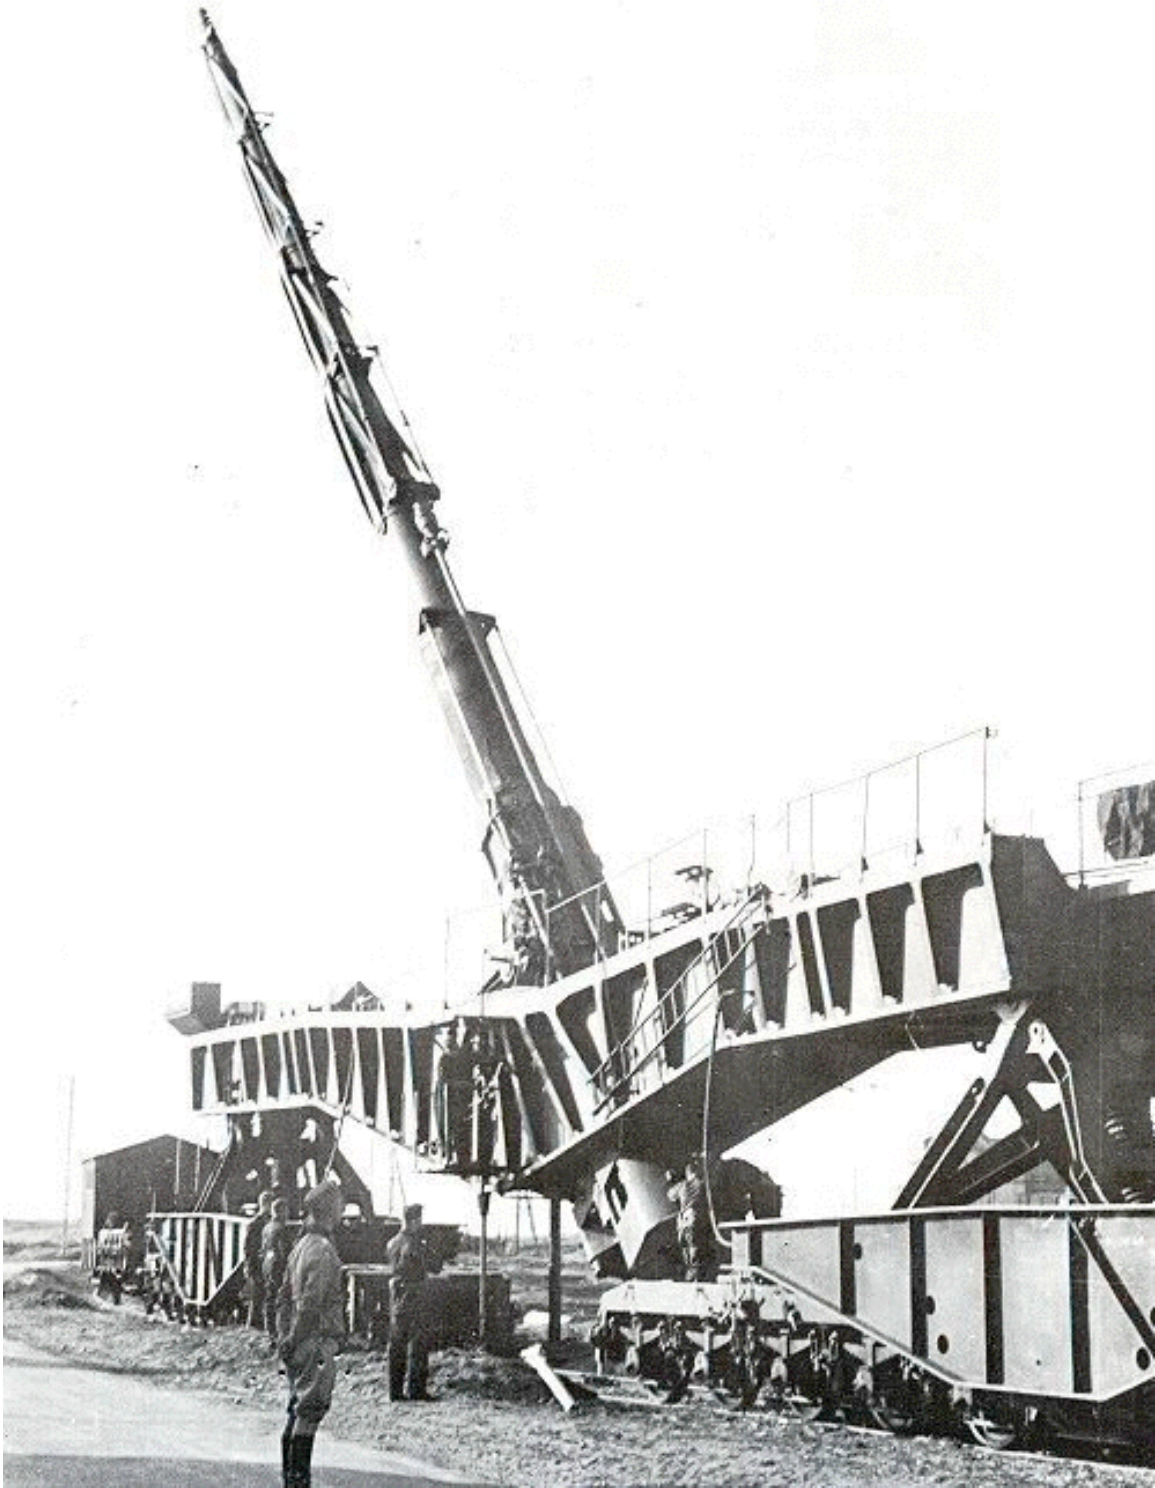

German WW1 "Paris Gun": 8.2 inch shells, 5400 ft/sec, about 80 miles maximum range

This photo shows the support braces fully deployed. The gun fired from a rotating turntable rather than from its railroad carriages, at least in its first installations.